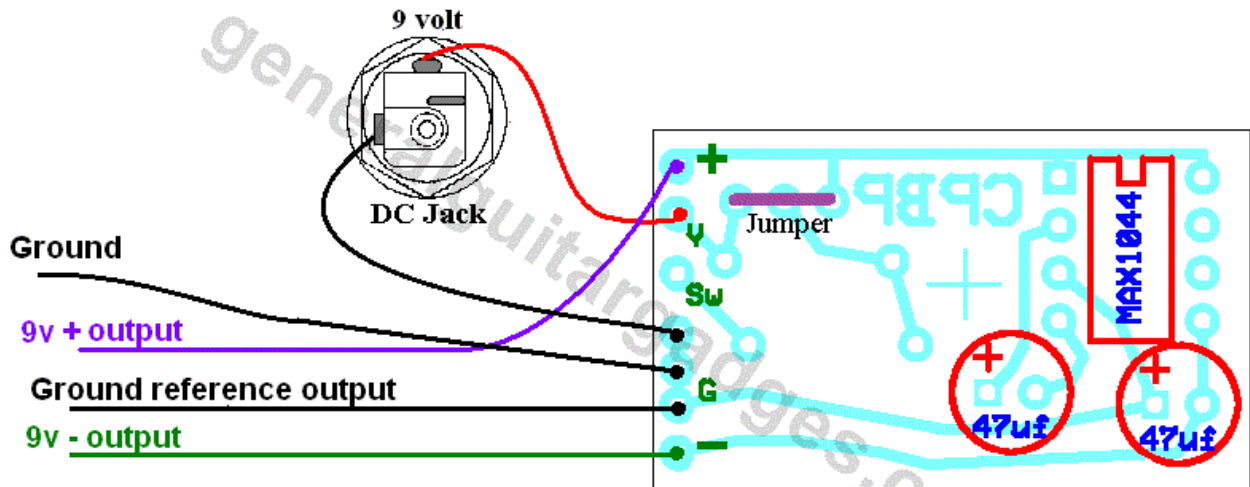

9 volts to 9 Volt Bipolar Charge Pump with no switching

Version 2018January16

Copyright 2009, 2018 JD Sleep

Permission refused for posting/serving this file from any site other than www.generalguitargadgets.com

Trademarks are property of their owners

Example if power switching is not needed.