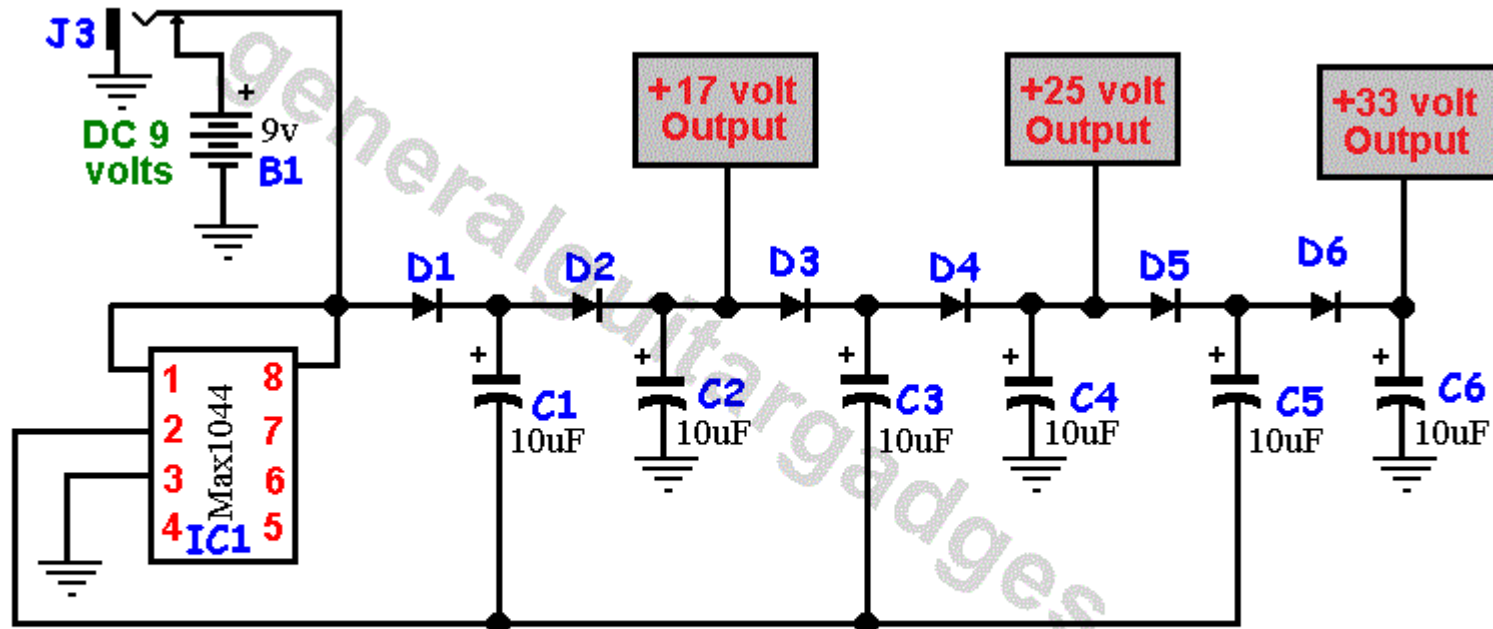

9 volts to 17, 25 or 33 Volt Charge Pump Schematic

Version 2018January16

Copyright 2009, 2018 JD Sleep

Permission refused for posting/serving this file from any site other than www.generalguitargadgets.com Trademarks are property of their owners

Diodes: 1N400x, 1N5816 or similar