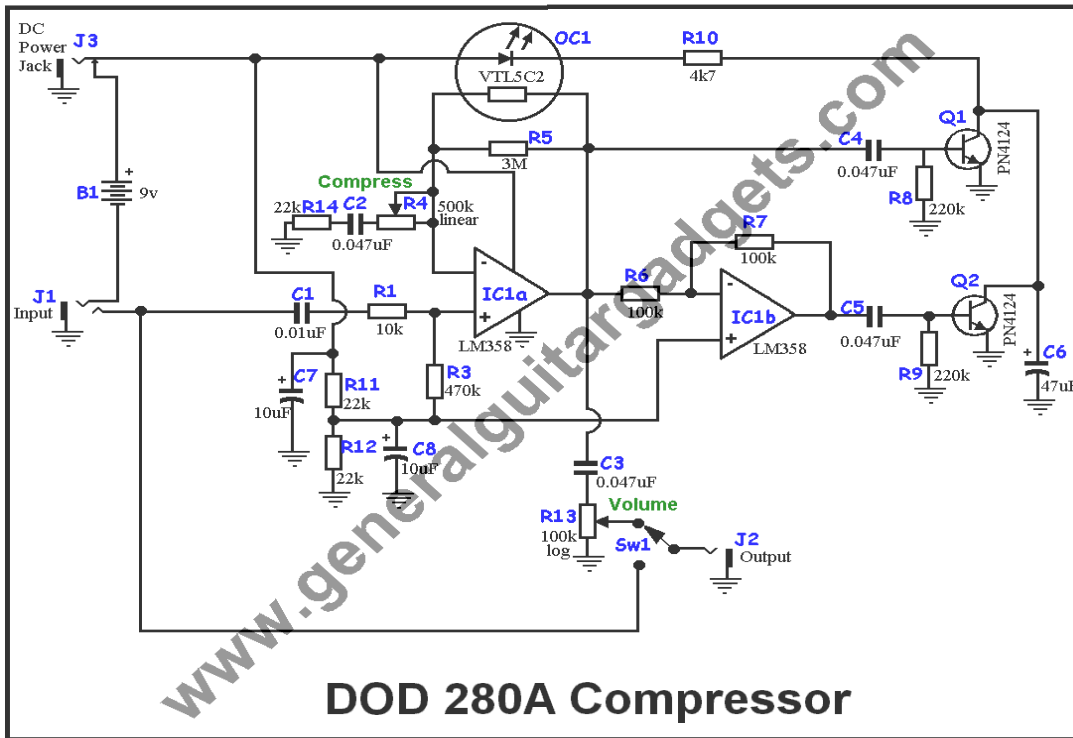

Size 4.9cm x 3.0cm

DOD 280A Optical Compressor Clone Project

Version 2005June16

Copyright 2005 JD Sleep

Permission refused for posting/serving this file from any site other than www.generalguitargadgets.com