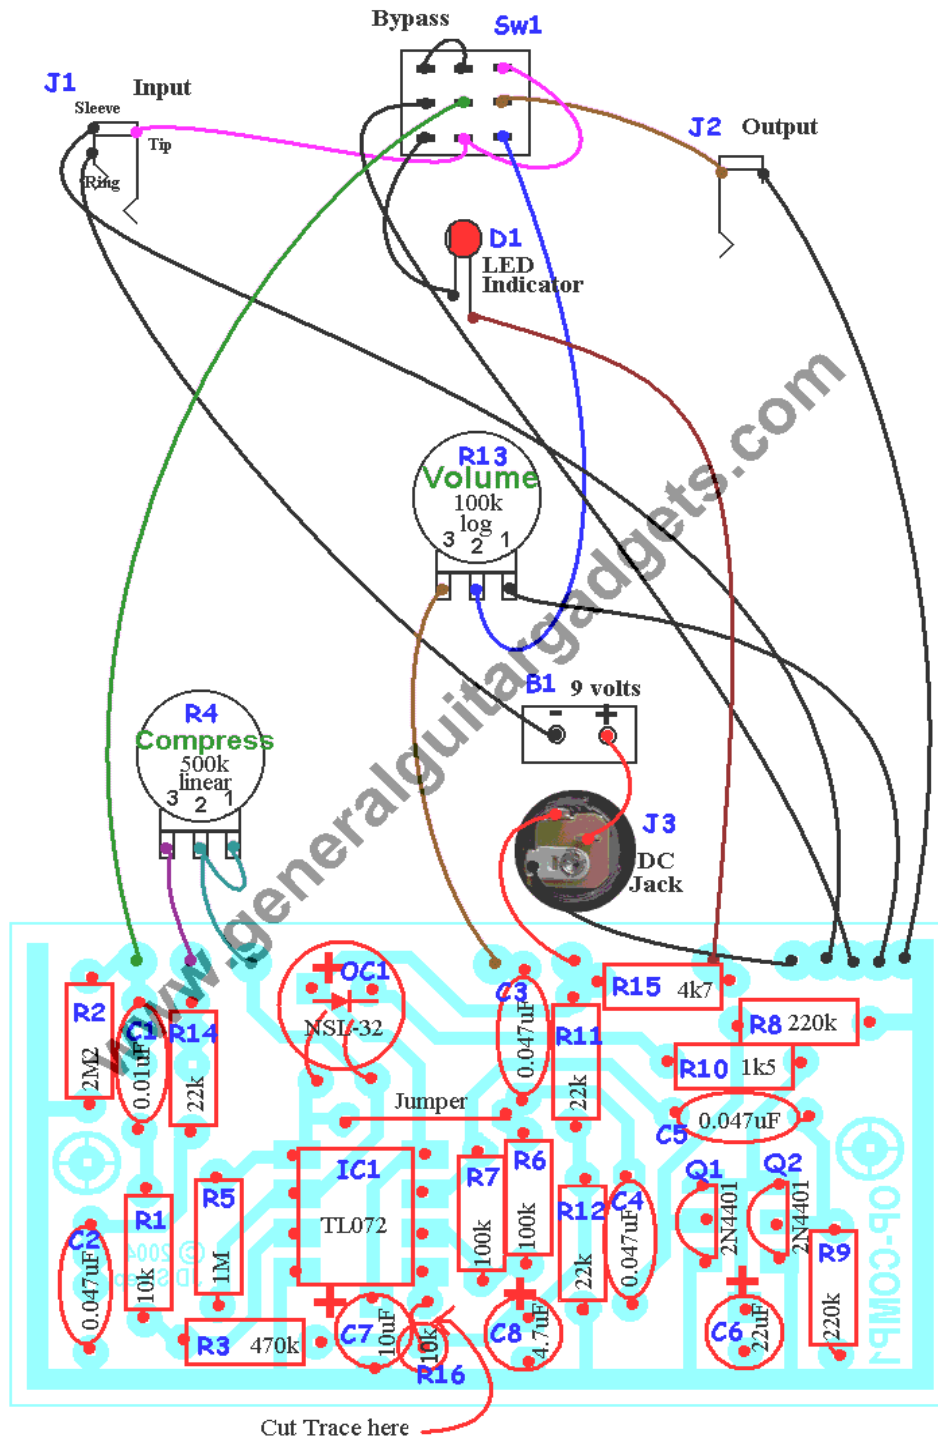

Stock DOD 280A

DOD 280A Optical Compressor Clone Project

Version 2005June16

Copyright 2005 JD Sleep

Permission refused for posting/serving this file from any site other than www.generalguitargadgets.com

DOD 280A With Modifications