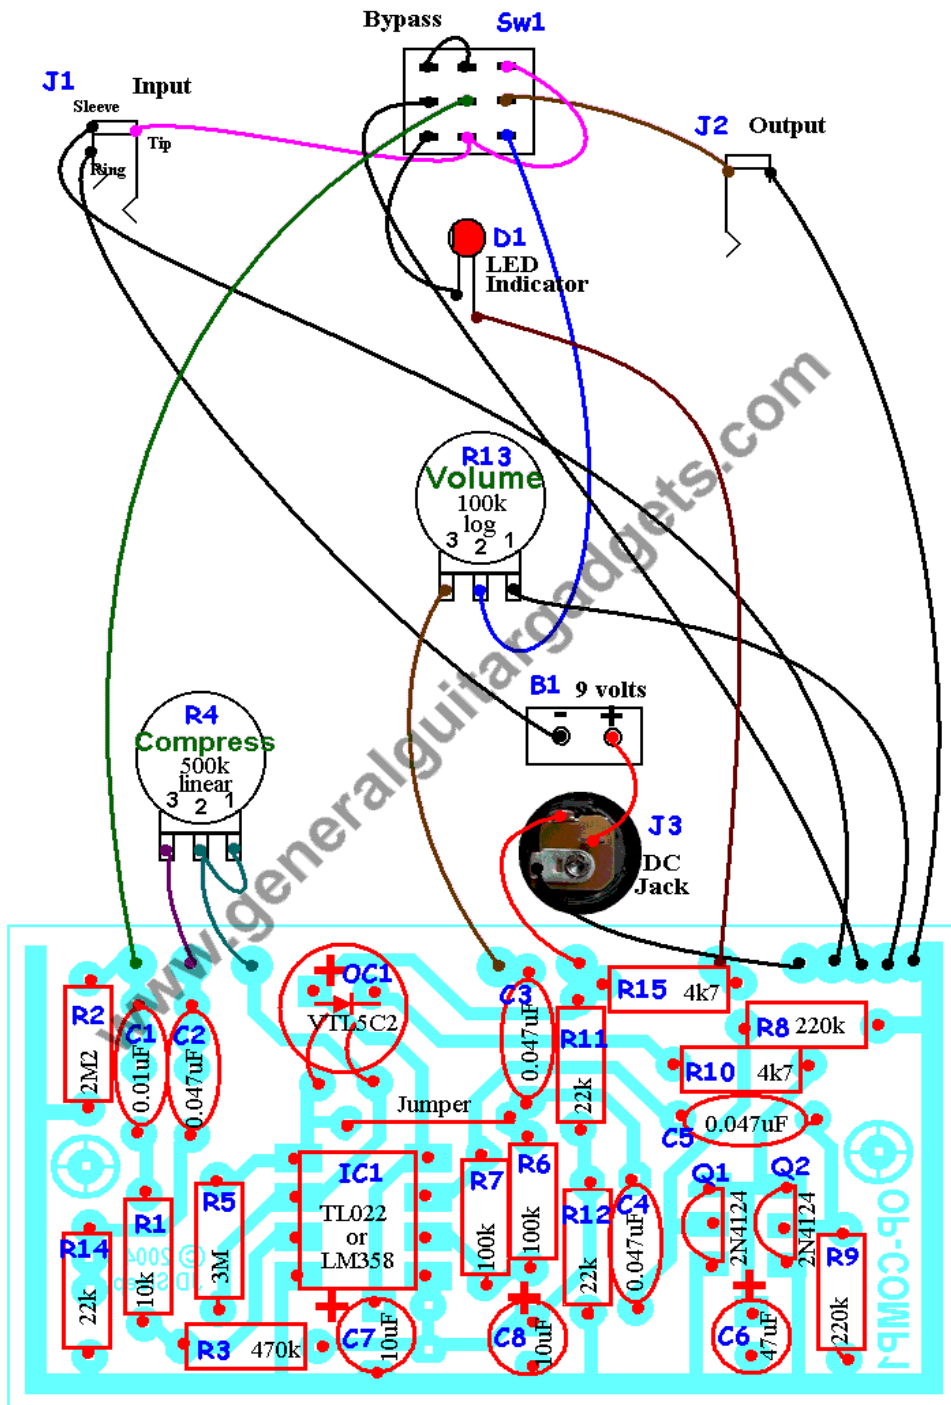

DOD 280A Optical Compressor Clone Project

Version 2005June16

Copyright 2005 JD Sleep

Permission refused for posting/serving this file from any site other than www.generalguitargadgets.com