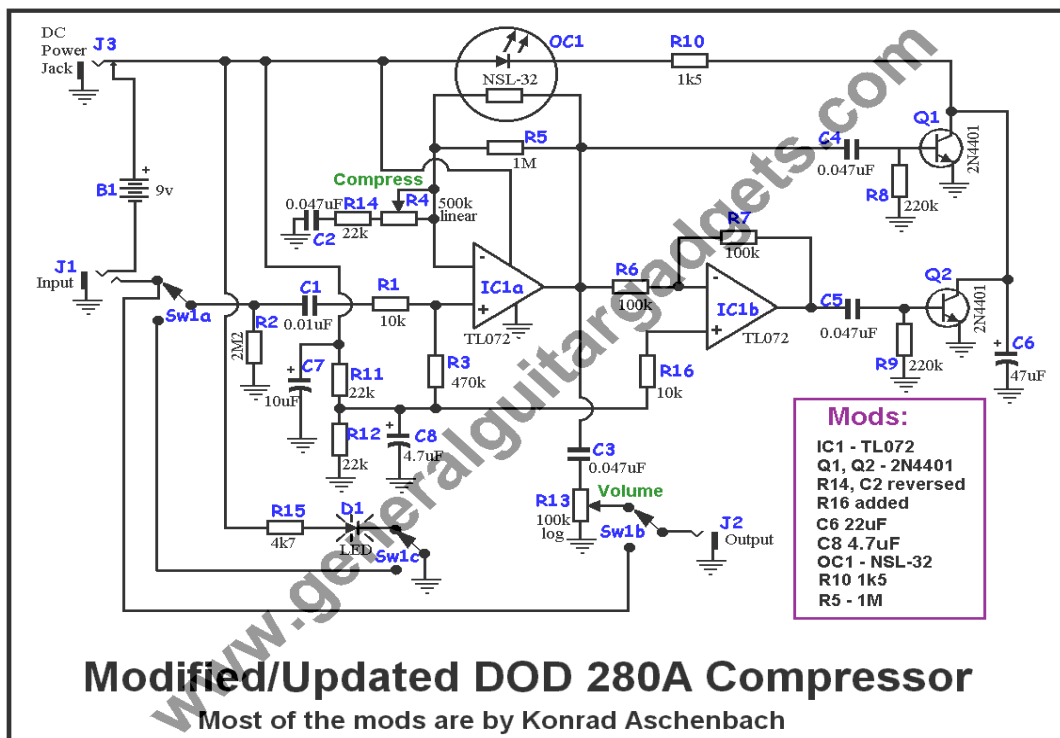

DOD 280A Optical Compressor Clone Project

Version 2005June16

Copyright 2005 JD Sleep

Permission refused for posting/serving this file from any site other than www.generalguitargadgets.com