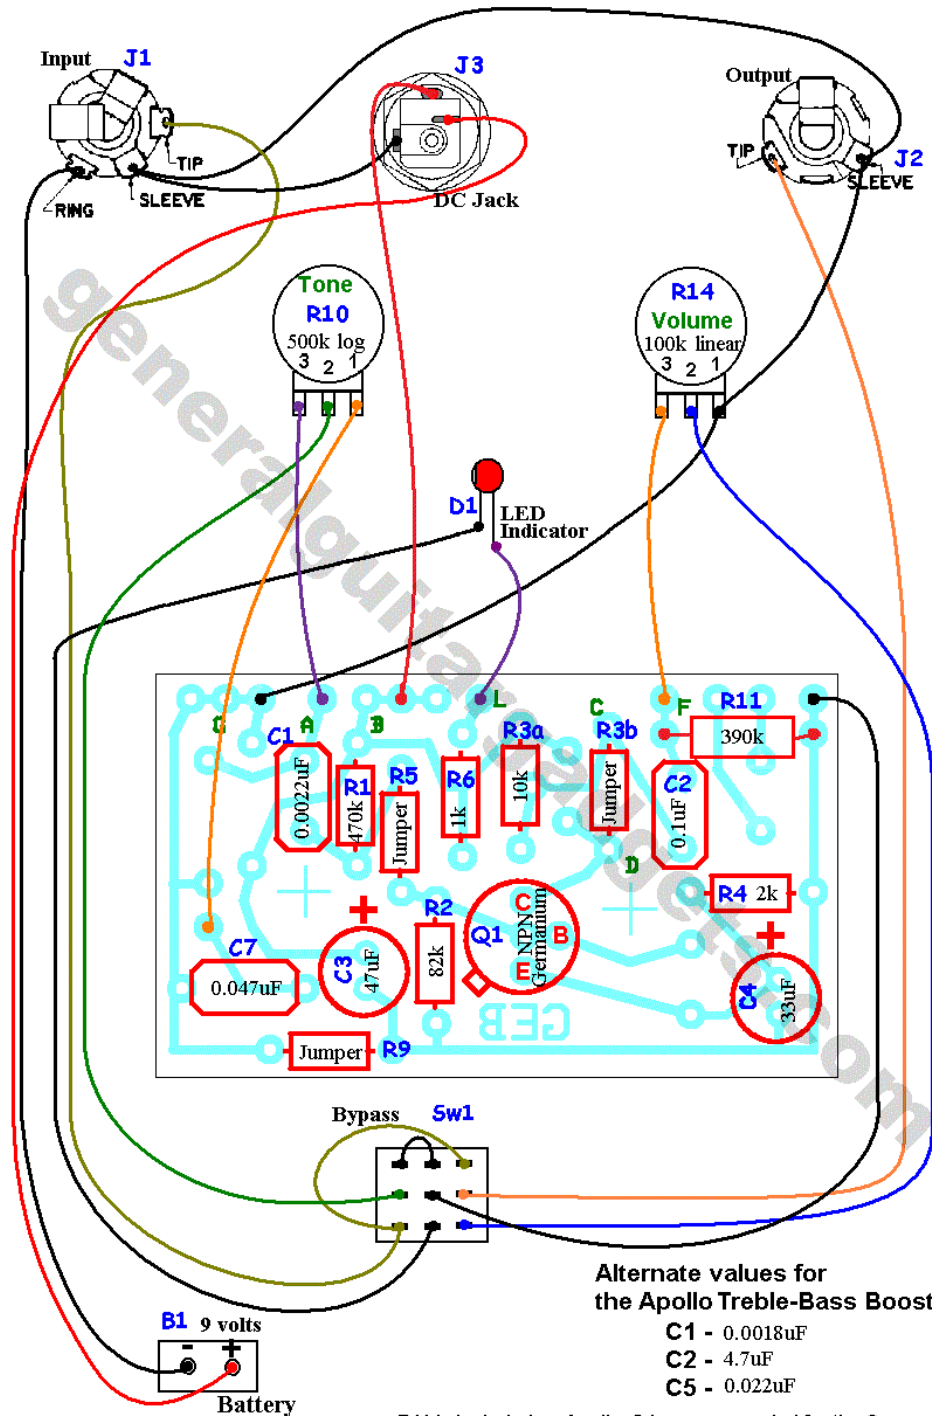

Orange™ Treble-Bass Booster NPN Transistor Replica With Volume control

Version 2015March18

Copyright 2015 JD Sleep

Permission refused for posting/serving this file from any site other than www.generalguitargadgets.com

Trademarks are property of their owners

Alternate values for the Apollo Treble-Bass Booster:

- C1 - 0.0018uF
- C2 - 4.7uF
- C5 - 0.022uF

R11 is included on Apollo, & is recommended for the Orange as well