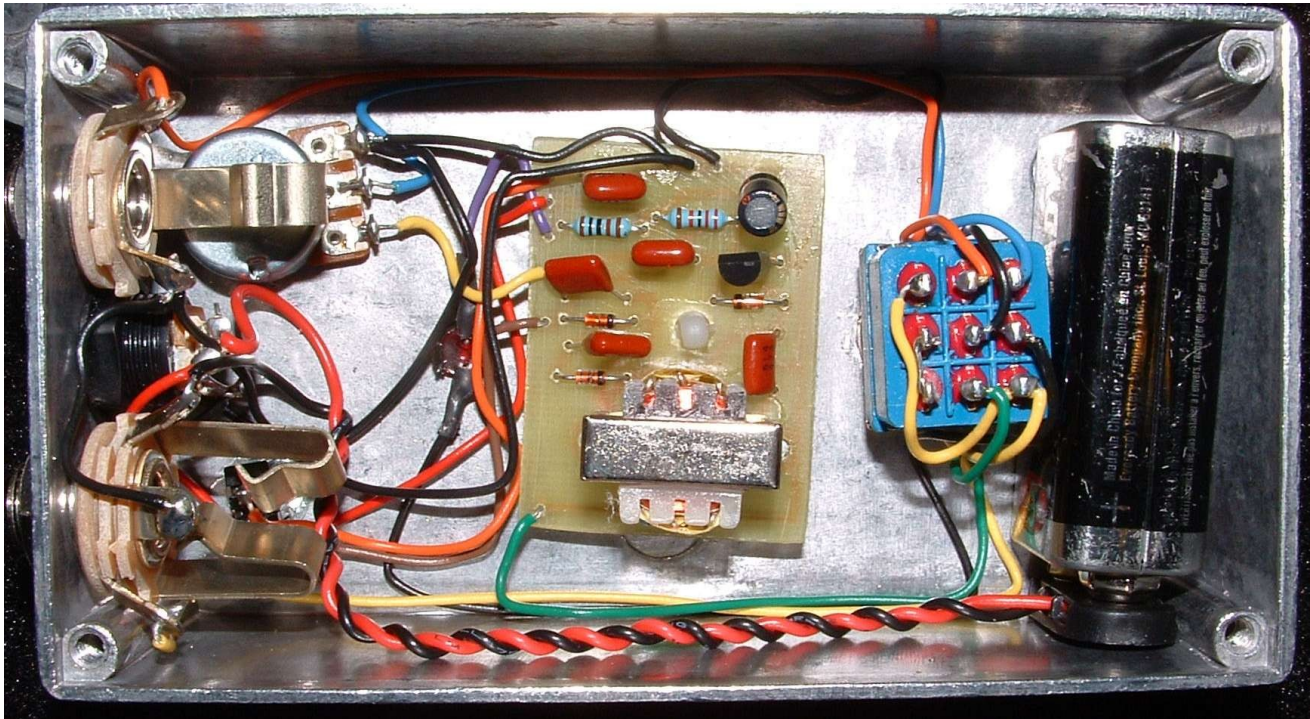

Bronx Cheer Instructions

Version 2007October20

Copyright 2006 JD Sleep

Permission refused for posting/serving this file from any site other than www.generalguitargadgets.com

Trademarks are property of their owners

Here's an inside view of the unit we built to show our construction details..

Comments and questions are welcome and can be sent to info@generalguitargadgets.com