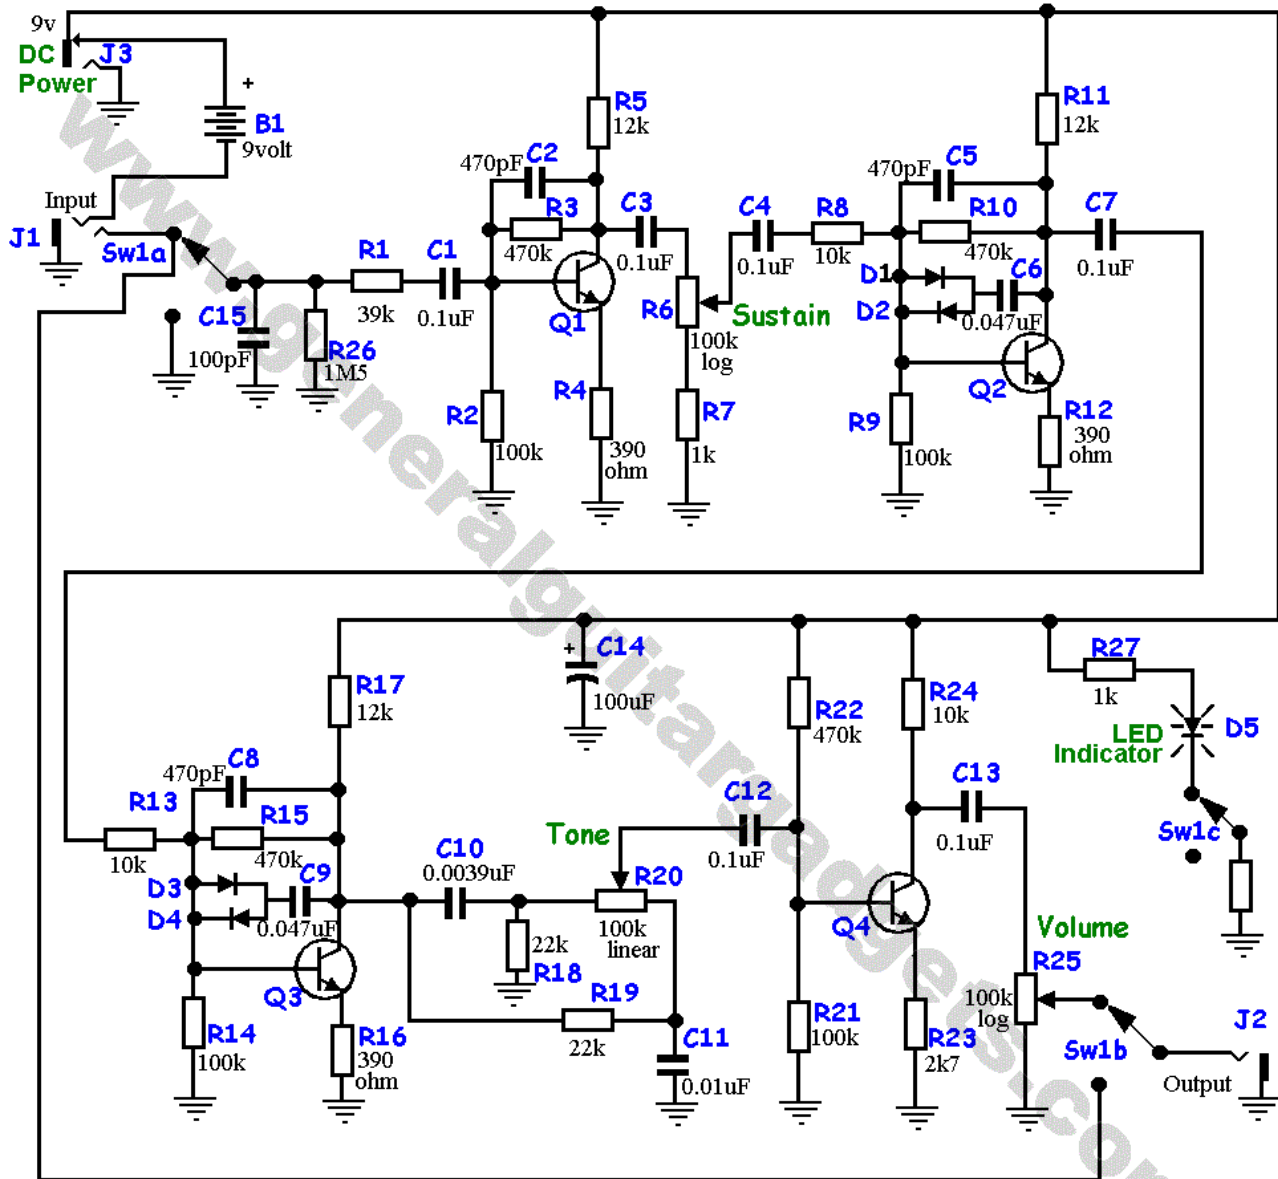

Q1, Q2, Q3 & Q4 - 2N5088 or similar

D1, D2, D3 & D4 - 1N4148 or 1N914

These improvements were added and are not found on most original units:

R26, C14 & C15 - Were added to prevent noise and possible switch click.

True Bypass 3PDT switch with LED Indicator and DC Jack