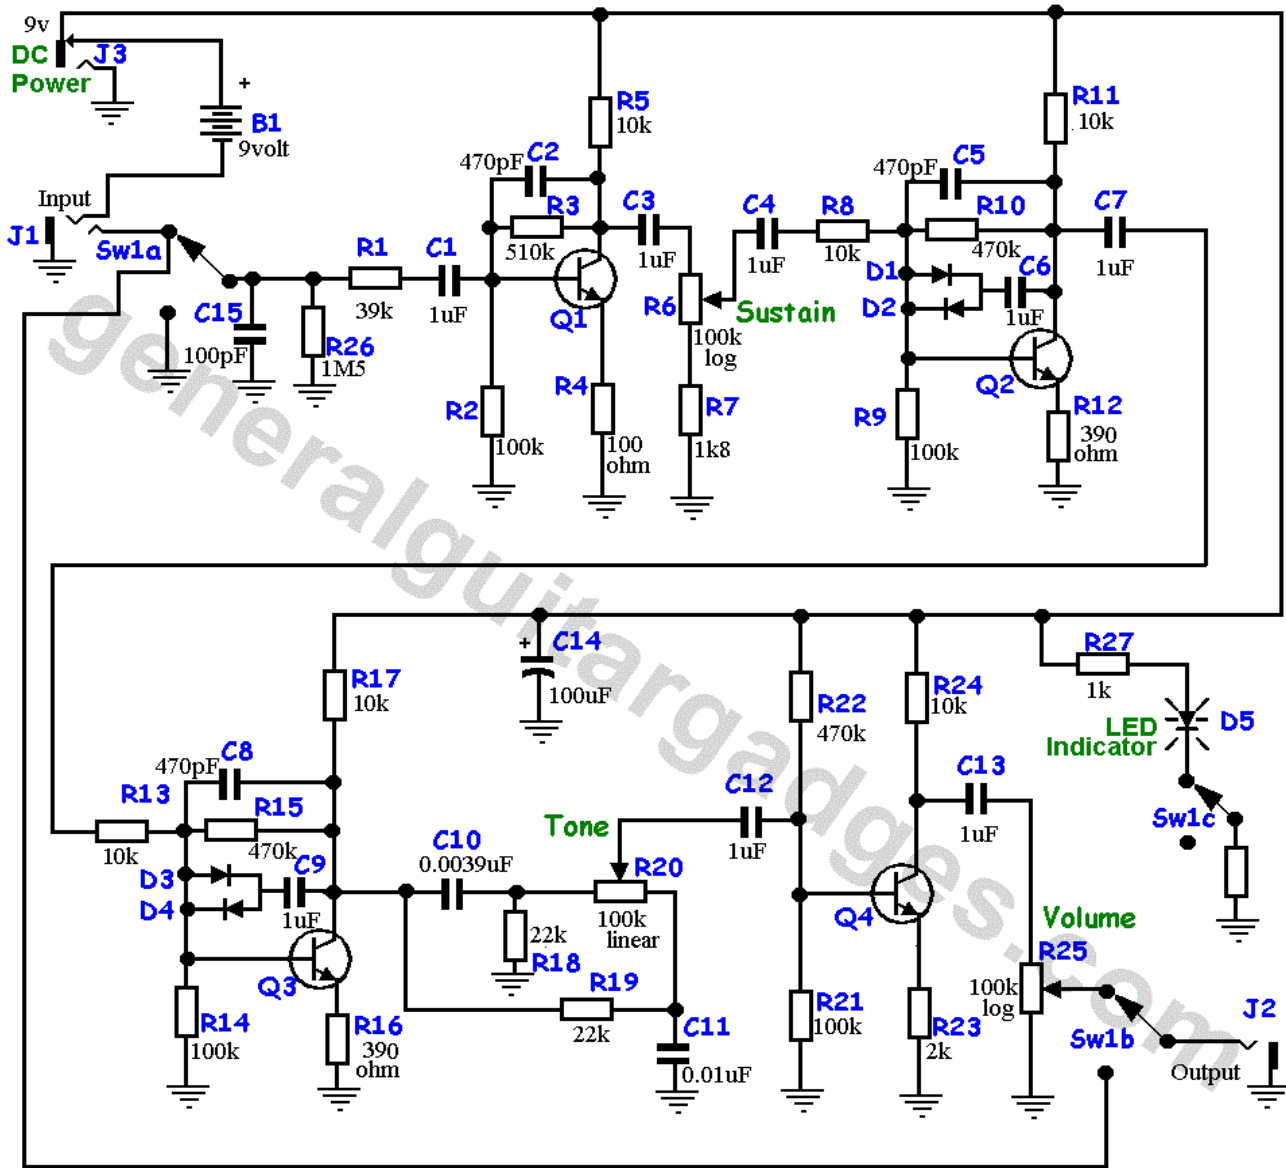

Q1, Q2, Q3 & Q4 - 2N5088 or similar  
D1, D2, D3 & D4 - 1N6263 or 1N914

These improvements were added and are not found on most original units:  
R26, C14 & C15 - Were added to prevent noise and possible switch click.  
True Bypass 3PDT switch with LED Indicator and DC Jack