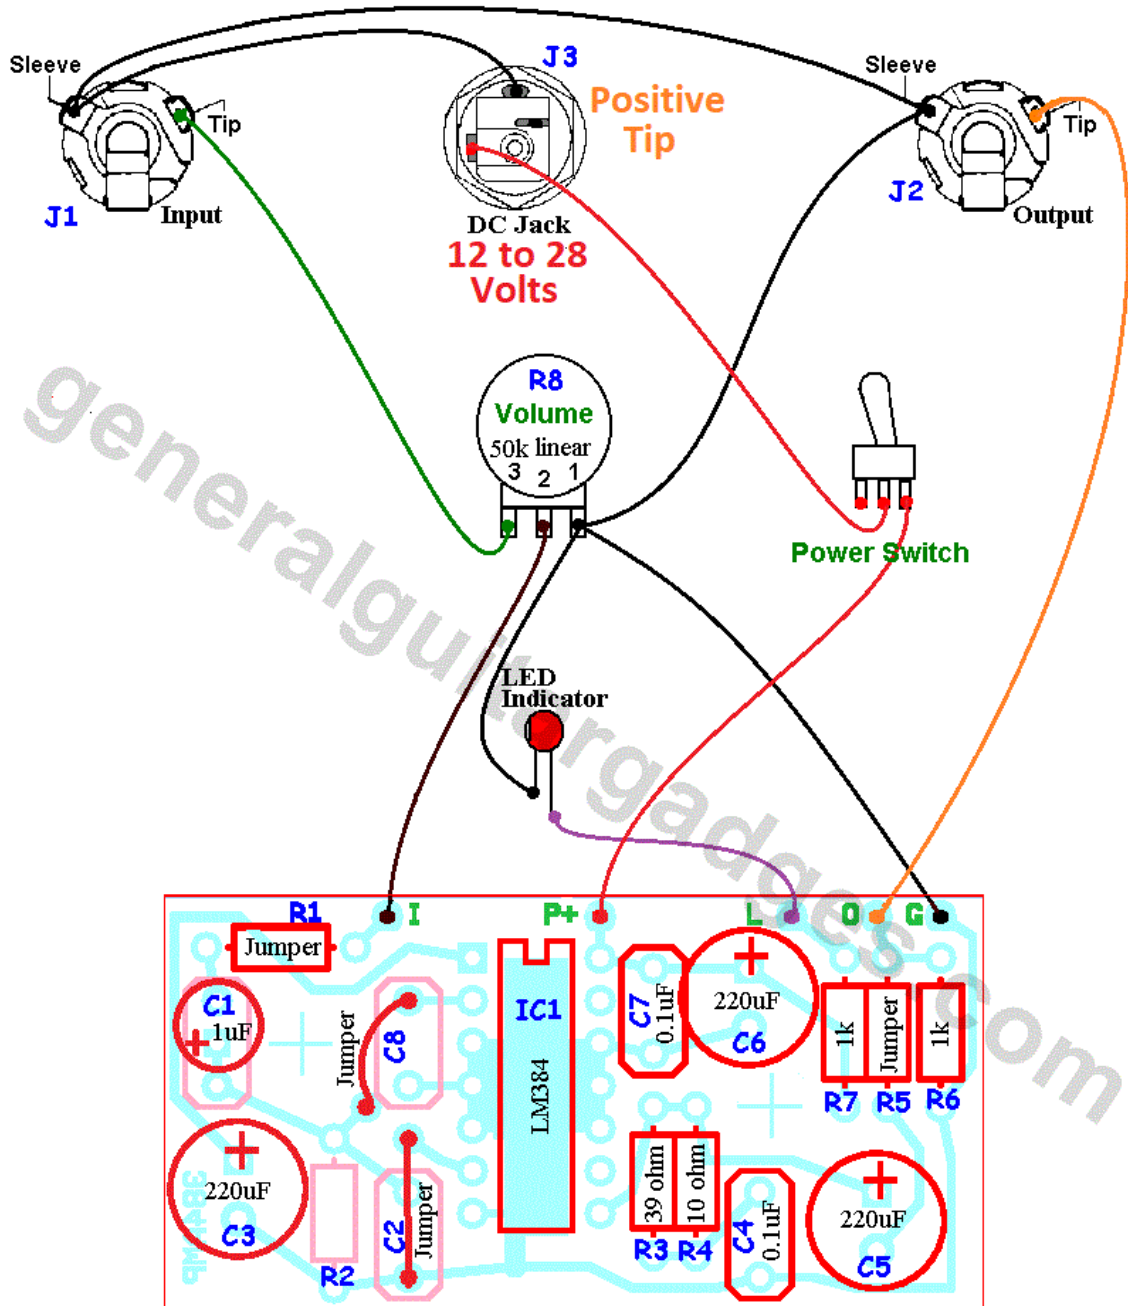

# LM384 Amp Non-Inverting Layout

Version 2020 November 16

Copyright 2019 JD Sleep

Permission refused for posting/serving this file from any site other than [www.generalguitargadgets.com](http://www.generalguitargadgets.com)

## Non-Inverting Amplifier