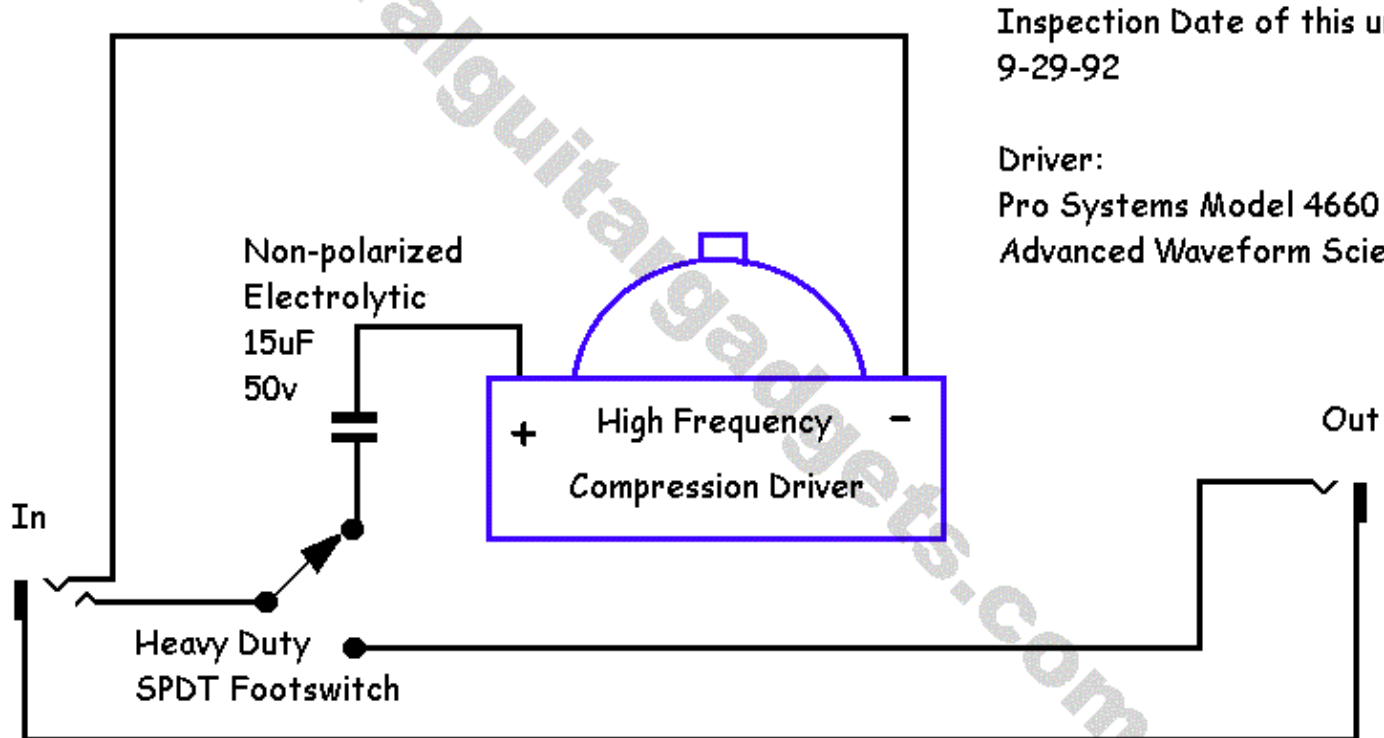

Heil Sound The Talk Box HT-1

Inspection Date of this unit:
9-29-92

Driver:
Pro Systems Model 4660
Advanced Waveform Sciences, Inc.