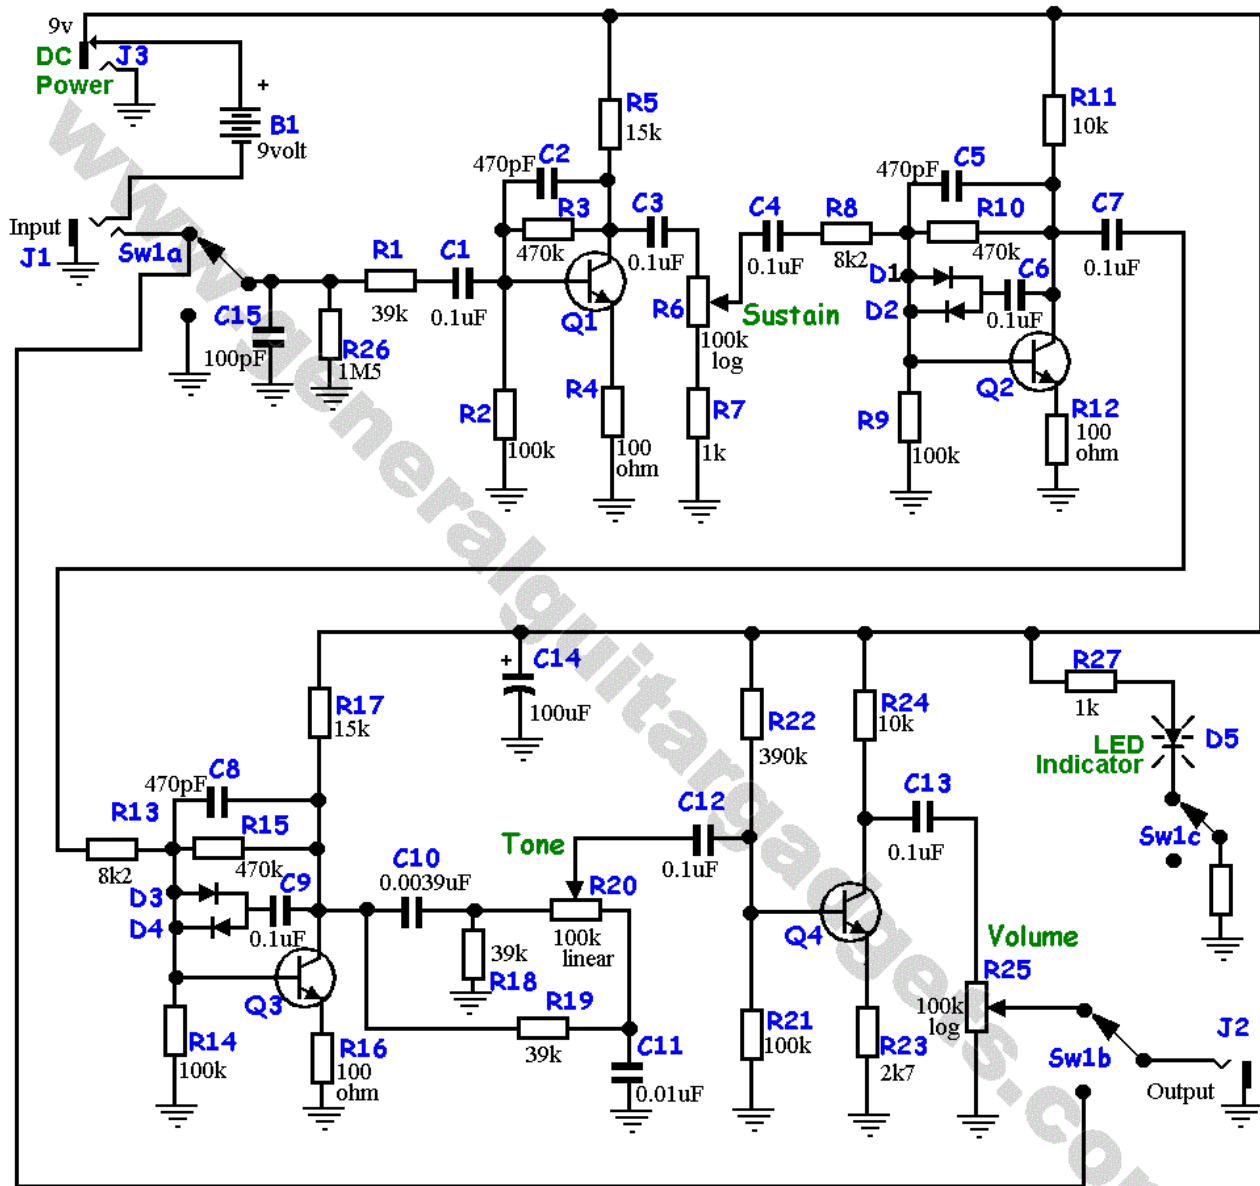

BMP (EHX™ Big Muff Pi™ Replica)

Violet Ram's Head Version

Version 2012December23

Copyright 2012 JD Sleep

Permission refused for posting/serving this file from any site other than www.generalguitargadgets.com Trademarks are property of their owners

Q1, Q2, Q3 & Q4 - 2N5088 or similar

D1, D2, D3 & D4 - 1N4148 or 1N914

These improvements were added and are not found on most original units:

R26, C14 & C15 - Were added to prevent noise and possible switch click.

True Bypass 3PDT switch with LED Indicator and DC Jack