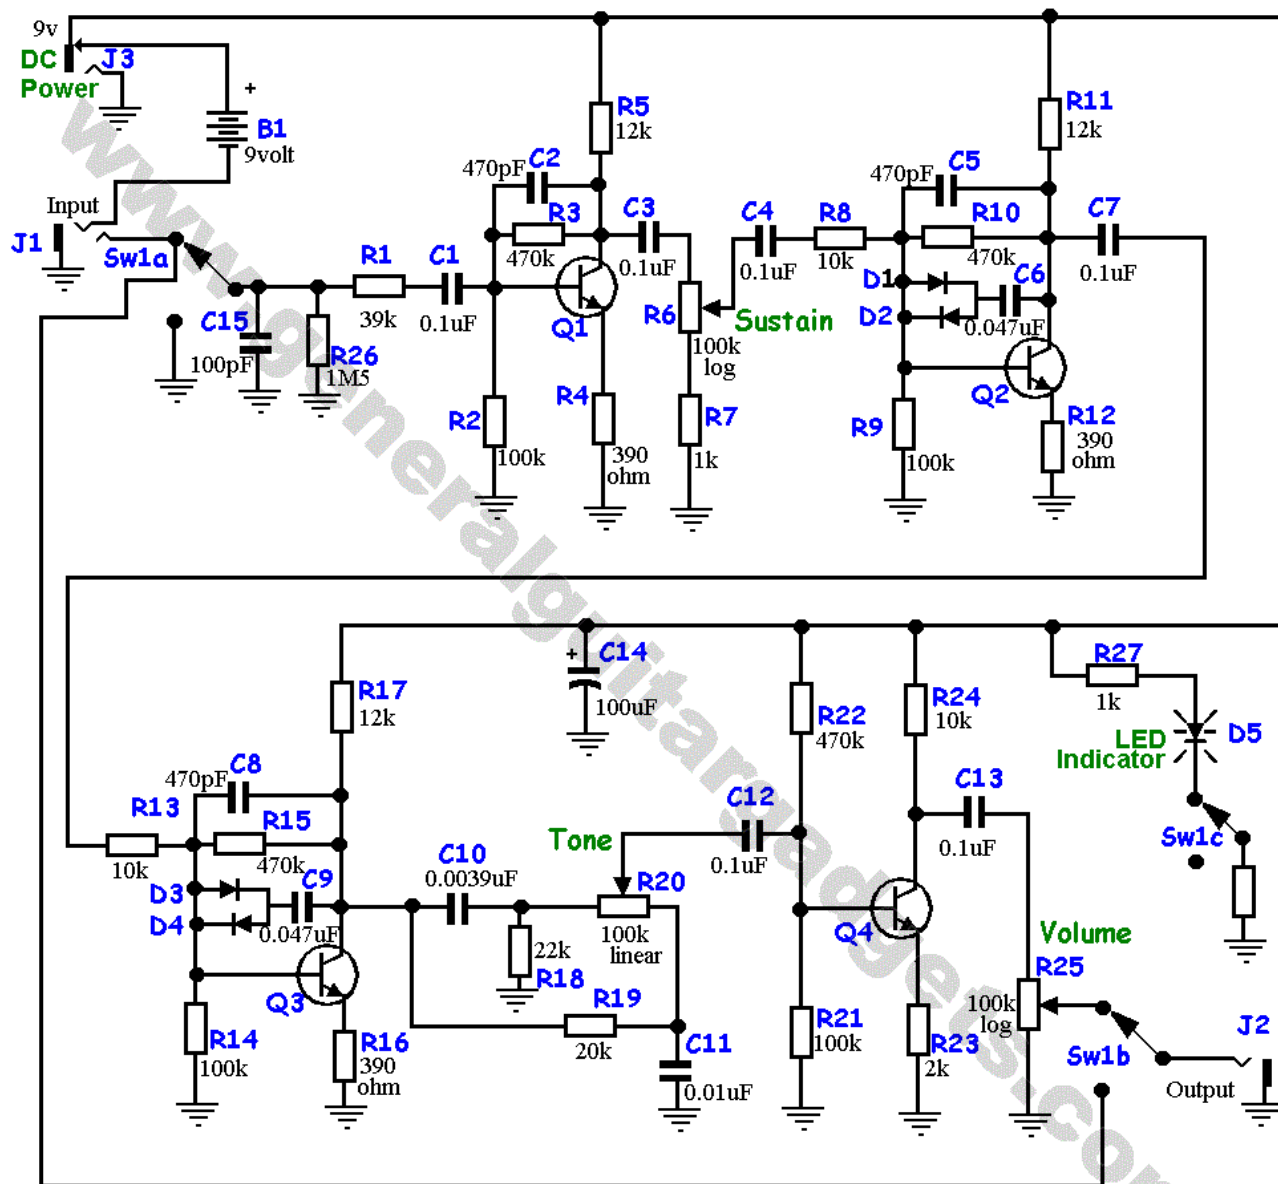

Q1, Q2, Q3 & Q4 - 2N5088 or similar

D1, D2, D3 & D4 - 1N4148 or 1N914

These improvements were added and are not found on most original units:  
R26, C14 & C15 - Were added to prevent noise and possible switch click.  
True Bypass 3PDT switch with LED Indicator and DC Jack