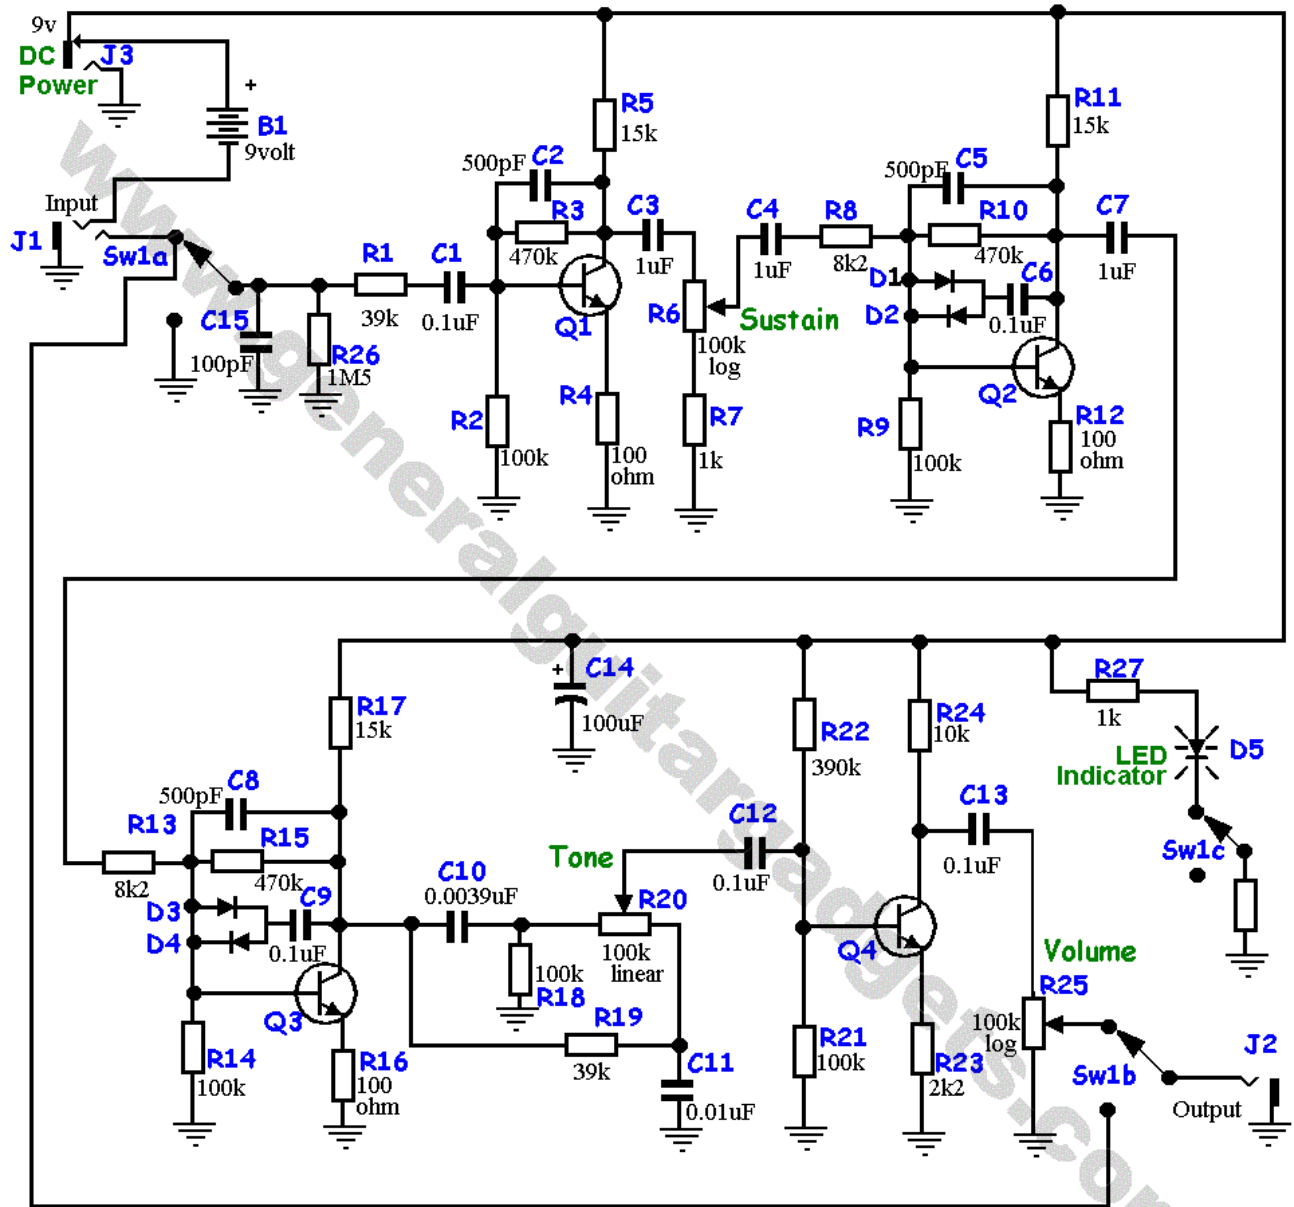

BMP (EHX™ Big Muff Pi™ Replica)

Late 70's (3rd) Version

Version 2012December23

Copyright 2012 JD Sleep

Permission refused for posting/serving this file from any site other than www.genealguitargadgets.com Trademarks are property of their owners

Q1, Q2, Q3 & Q4 - 2N5088 or similar

D1, D2, D3 & D4 - 1N4148 or 1N914

These improvements were added and are not found on most original units:

R26, C14 & C15 - Were added to prevent noise and possible switch click.

True Bypass 3PDT switch with LED Indicator and DC Jack