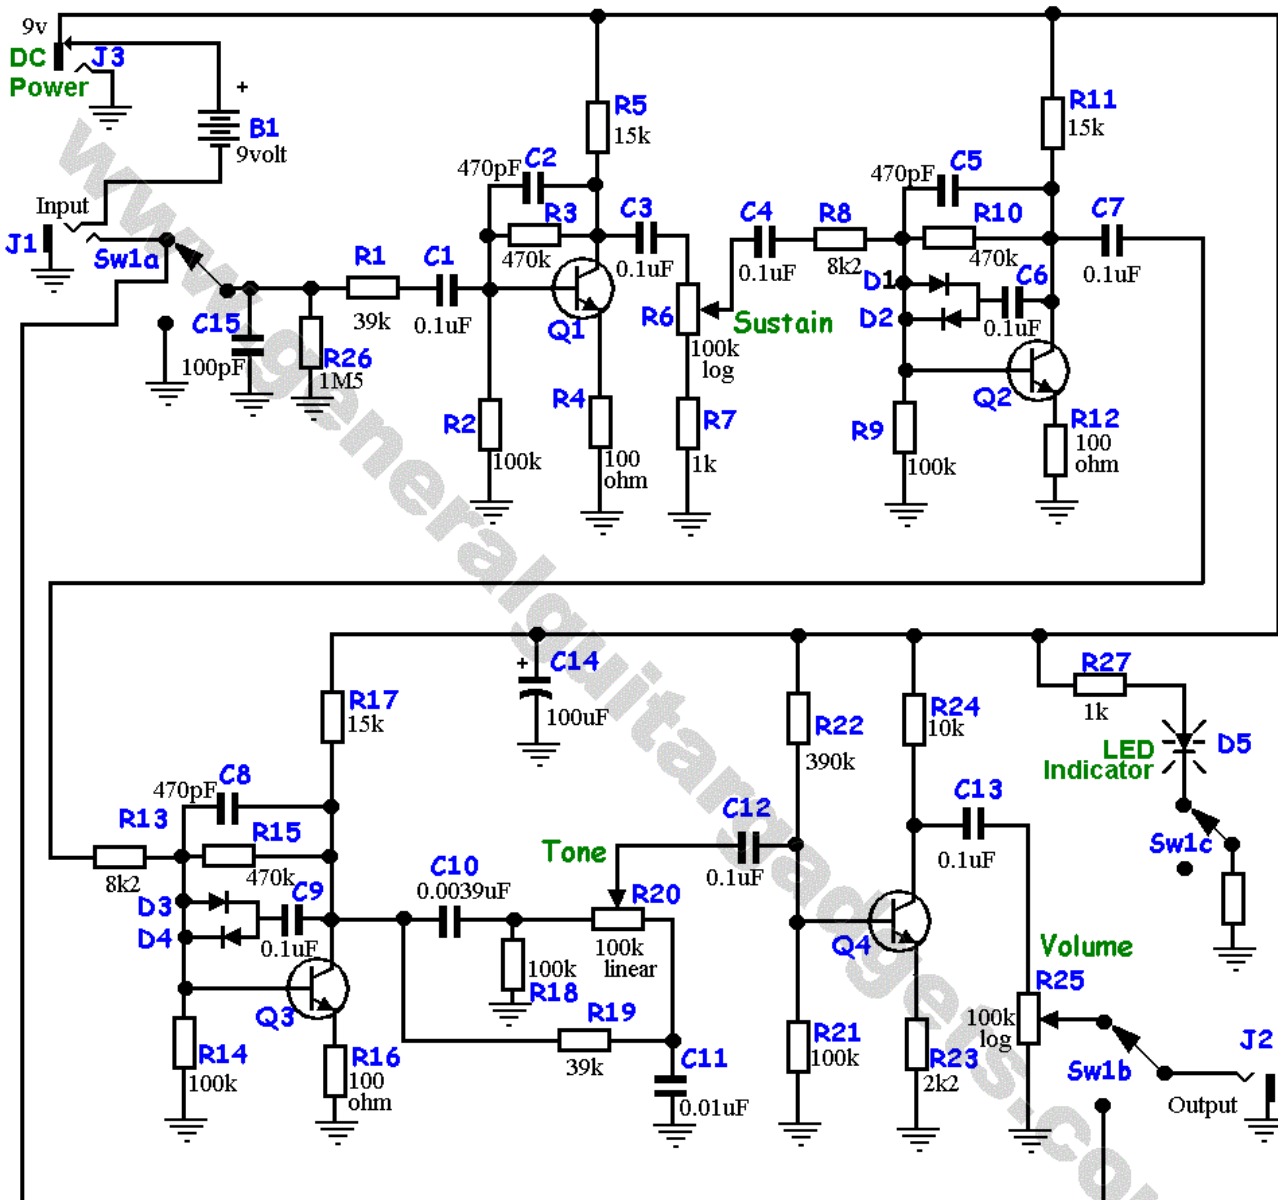

BMP (EHX™ Big Muff Pi™ Replica) GGG Tuned Version

Version 2012December23

Copyright 2012 JD Sleep

Permission refused for posting/serving this file from any site other than www.generalguitargadgets.com Trademarks are property of their owners

Q1, Q2, Q3 & Q4 - 2N5088 or similar
D1, D2, D3 & D4 - 1N4148 or 1N914

These improvements were added and are not found on most original units:
R26, C14 & C15 - Were added to prevent noise and possible switch click.
True Bypass 3PDT switch with LED Indicator and DC Jack